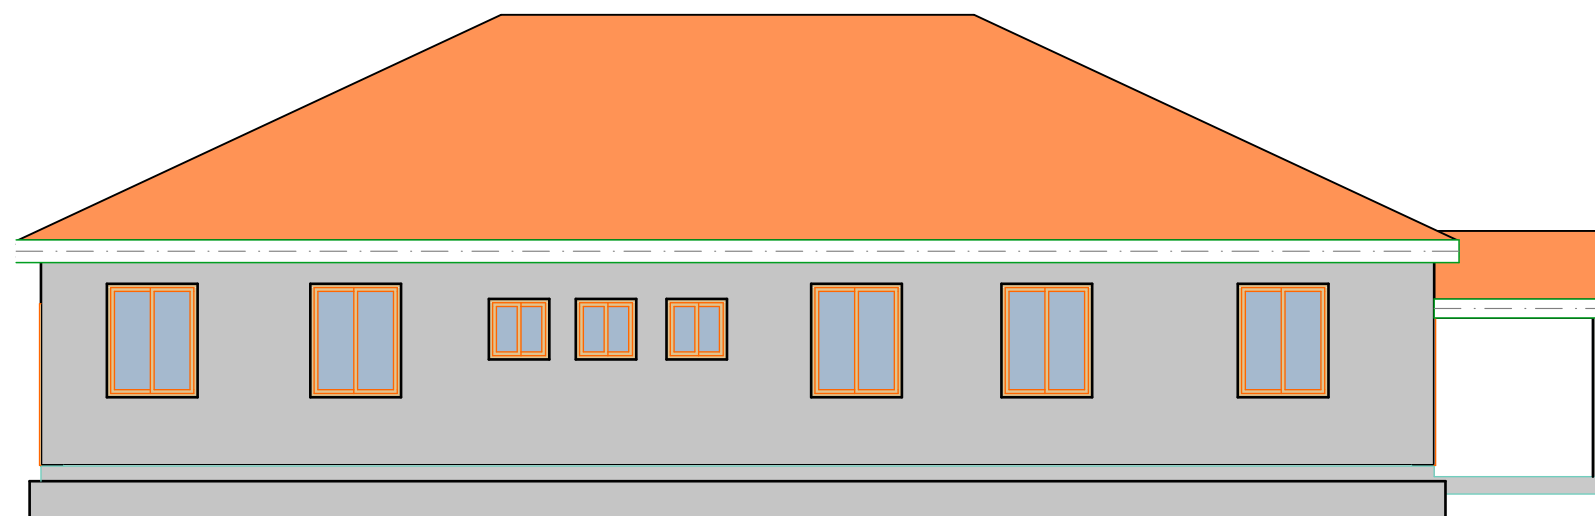

East Elevation

1:100

North Elevation

1:100

South Elevation

1:100

West Elevation

1:100

Company Title

Anglo Design & Build Construction Ltd

4 Saka Tinubu Street
Victoria Island
Lagos State

Client

Esan United Sister UK

Uromi
Edo State

Drawing Name

Day Cre Home

Drawing Status

Elevations

Drawn by
Anthony Osagie

Date
April 2017

Checked by
Anthony Osagie

Date
April 2017

Drawing Scale

1:100