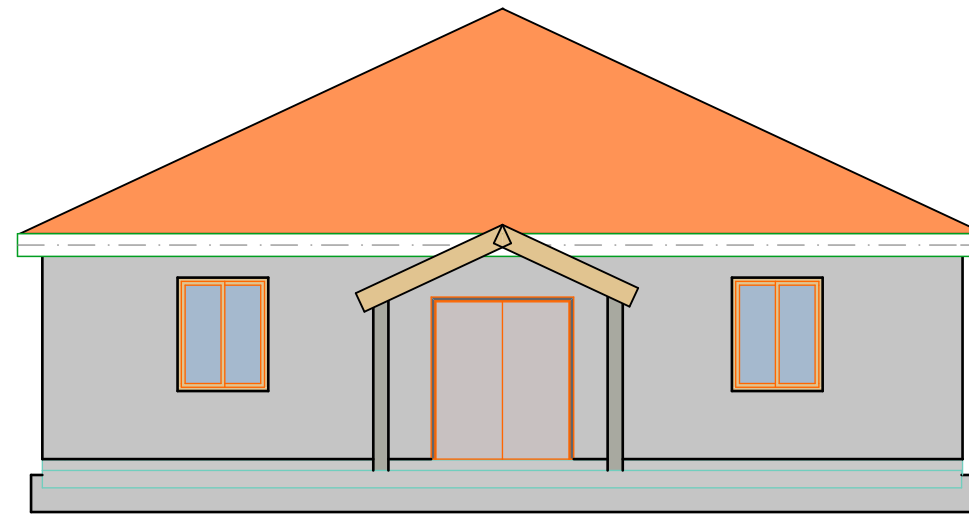

East Elevation

1:100

North Elevation

1:100

South Elevation

1:100

West Elevation

1:100

Company Title

Anglo Design & Build Construction Ltd

4 Saka Tinubu Street
Victoria Island
Lagos State

Client

Esan United Sister UK

Uromi
Edo State

Drawing Name

Day Cre Home

Drawing Status

Elevations

Drawn by
Anthony Osagie

Date
April 2017

Checked by
Anthony Osagie

Date
April 2017

Drawing Scale

1:100