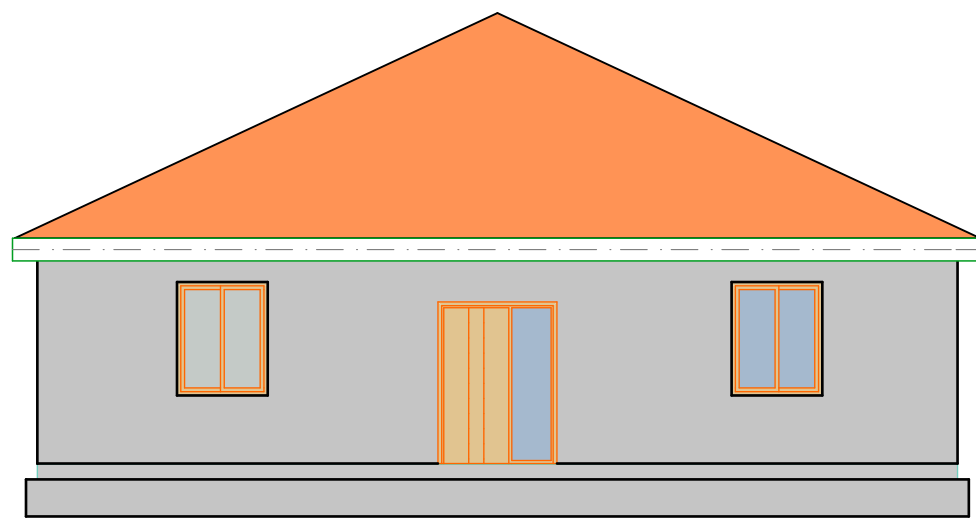

East Elevation

1:100

North Elevation

1:100

South Elevation

1:100

West Elevation

1:100

Company Title

Anglo Design & Build Construction Ltd

4 Saka Tinubu Street
Victoria Island
Lagos State

Client

Esan United Sister UK

Uromi
Edo State

Drawing Name

Day Cre Home

Drawing Status

Elevations

Drawn by
Anthony Osagie

Date
April 2017

Checked by
Anthony Osagie

Date
April 2017

Drawing Scale

1:100